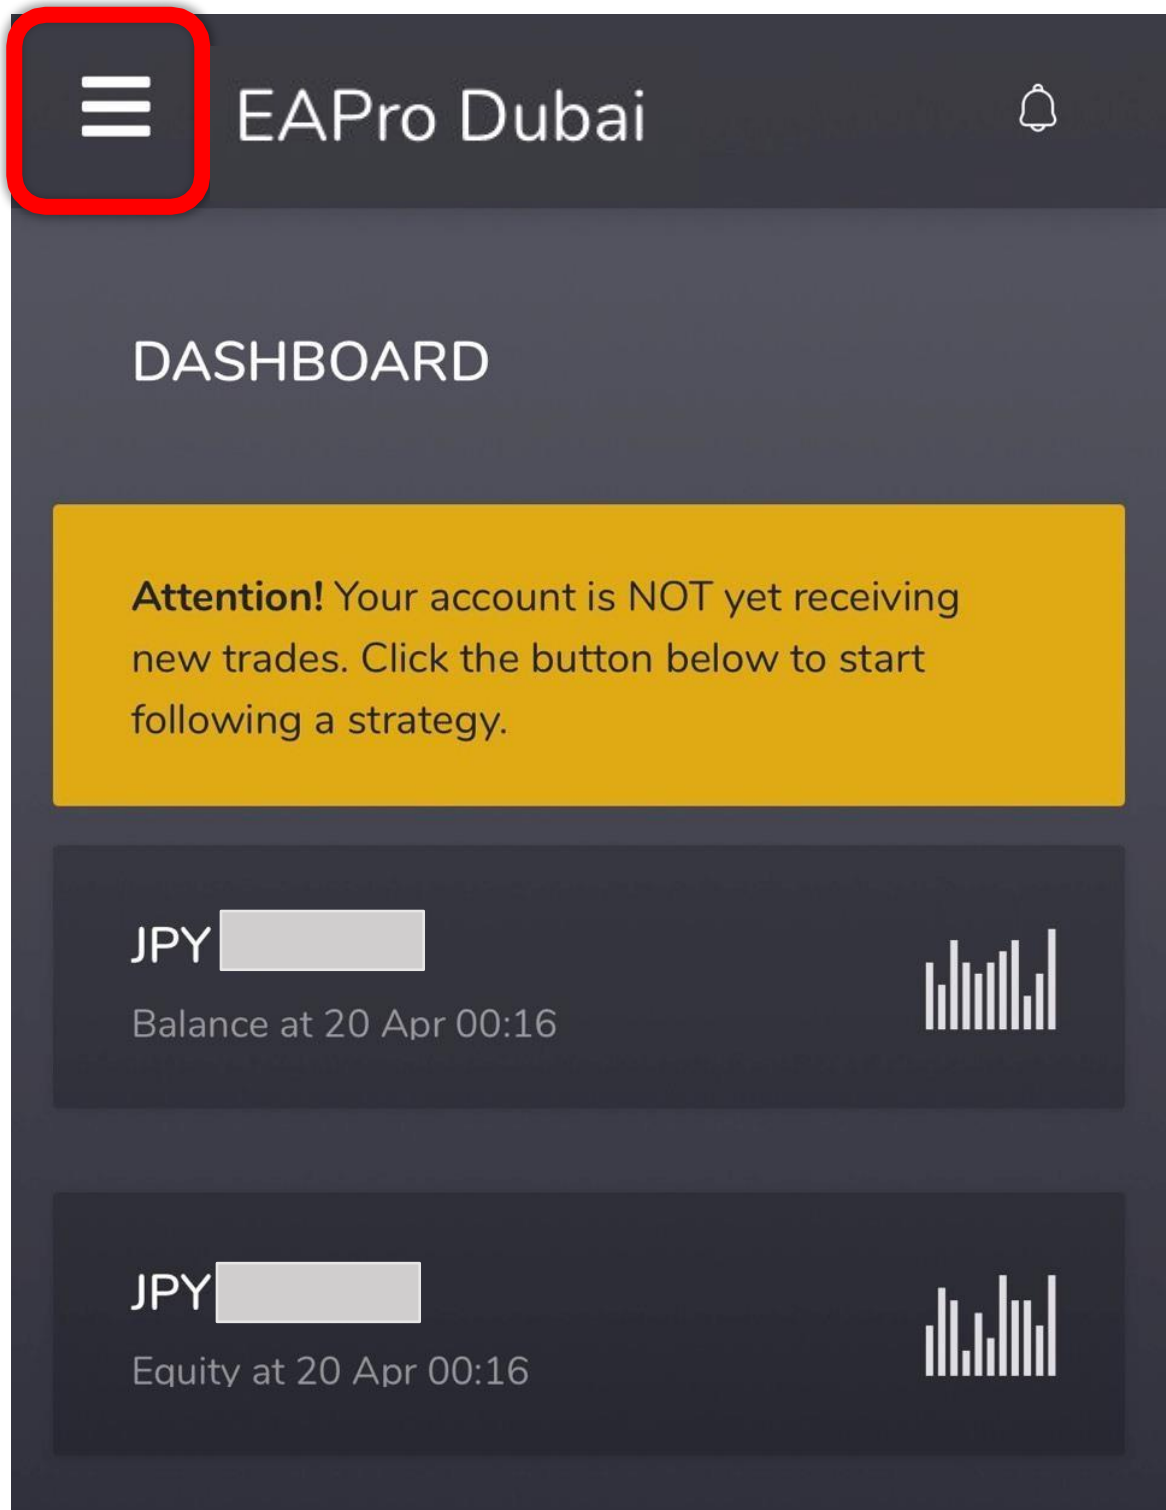

 日本語 ▾

マイページログイン

[パスワードをお忘れですか？](#)

画面を下にスクロールする

The screenshot displays the BiBoss mobile application interface. At the top, the BiBoss logo is centered. Below the logo, there is a navigation bar with a 'MENU' icon on the left, a 'パートナー' (Partner) button in the center, and a language selection dropdown set to '日本語' (Japanese) on the right. Underneath the navigation bar, a user profile section shows a placeholder for a profile picture, the text 'ようこそ [redacted] さん' (Welcome [redacted] san), and an 'お知らせ' (Notice) button. A large promotional banner for Bob Sapp's 'Last Chance' campaign is featured, advertising a 100% bonus on deposits made before April 30th. Below the banner, three large, colorful buttons are visible: a red button for '国内銀行入金' (Domestic Bank Deposit), a blue button for 'クレジットカード入金' (Credit Card Deposit), and a green button for '入金方法一覧' (List of Deposit Methods). A chat icon and the text 'チャット' (Chat) are positioned above the green button. A large blue arrow on the right side of the screen points downwards, indicating the direction of scrolling.

マイアカウントの中から
DubaiEAPro用に開設した
口座番号を タップする

「Log in to MASS」をタップ

拡大図

Log in to MASS

左上の「☰」をタップ

Account settings をタップ

日本語に✓を入れ Timezone をTokyo にセットする

The screenshot shows the 'ACCOUNT SETTINGS' page for 'EAPro Dubai'. Under the 'Locale' section, there are two radio button options: 'English' (which is selected) and '日本語' (which is highlighted with a red box). Under the 'Timezone' section, there is a dropdown menu showing '(GMT+00:00) UTC', which is also highlighted with a red box. At the bottom of the settings area is a blue button labeled 'Update Member'.