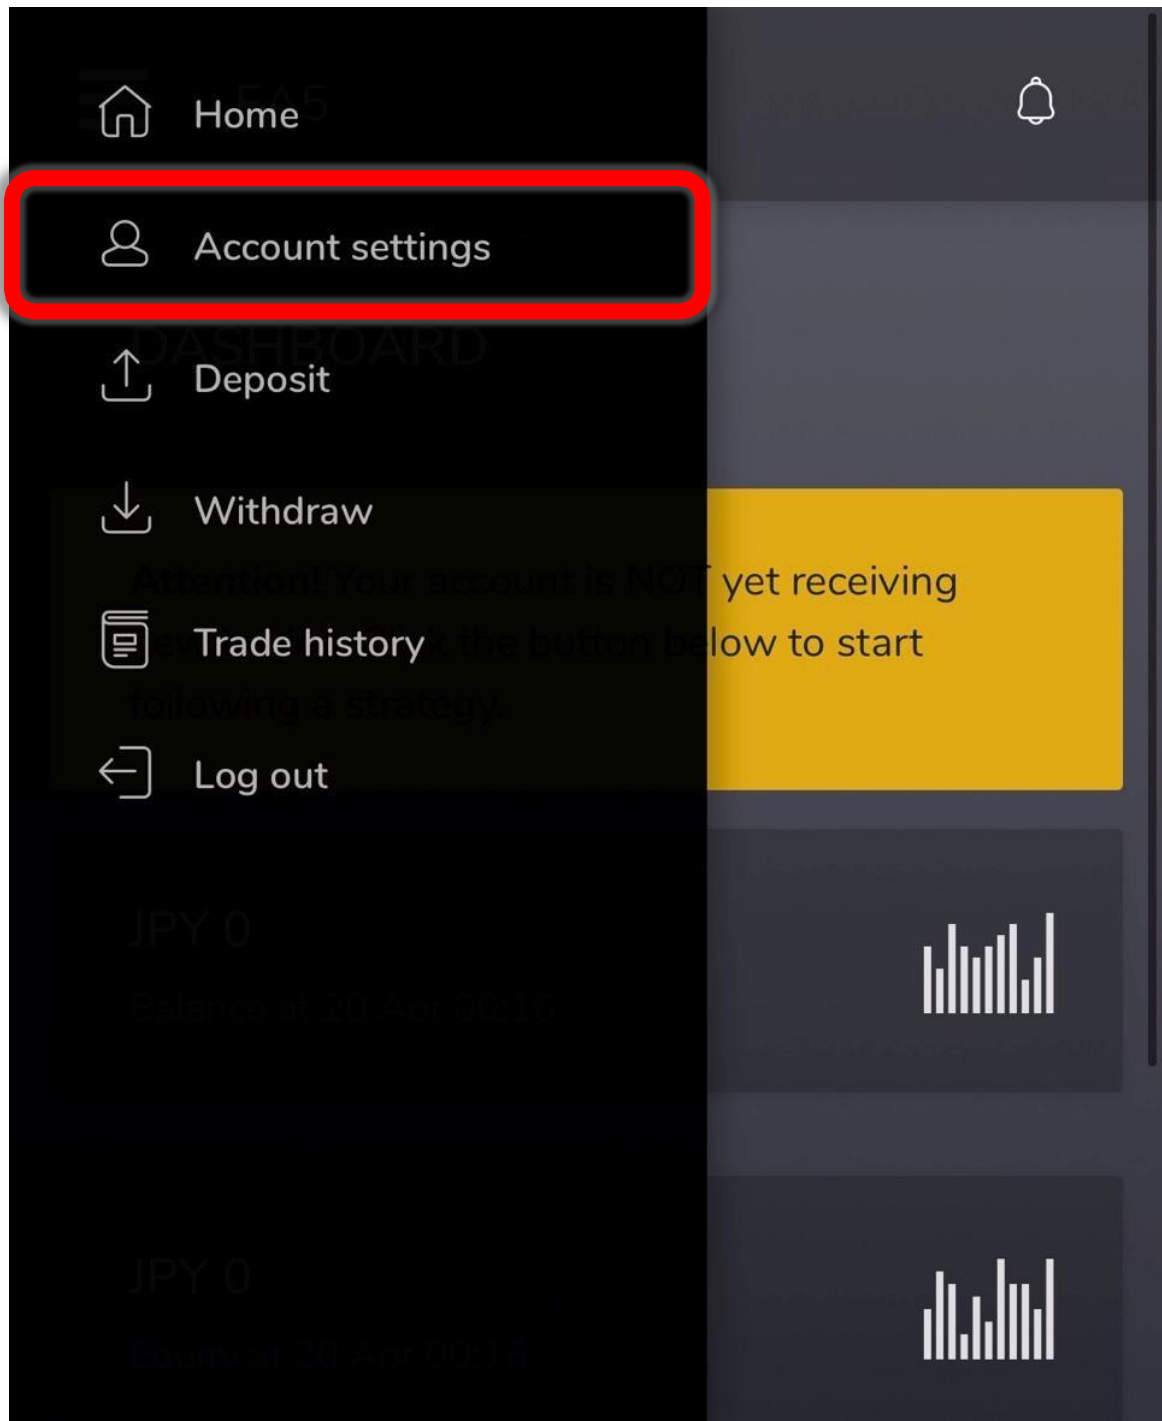

 日本語 ▾

マイページログイン

[パスワードをお忘れですか？](#)

画面を下にスクロールする

The screenshot displays the BiBoss mobile application interface. At the top, the BiBoss logo is centered. Below the logo, there is a navigation bar with a 'MENU' icon on the left, a 'パートナー' (Partner) button in the center, and a language selection dropdown set to '日本語' (Japanese) on the right. Underneath the navigation bar, a user profile section shows a placeholder for a profile picture, the text 'ようこそ [redacted] さん' (Welcome [redacted] san), and an 'お知らせ' (Notice) button. A large promotional banner for Bob Sapp's 'Last Chance' campaign is featured, advertising a 100% bonus on deposits made before April 30th. Below the banner, three large, colorful buttons are visible: a red button for '国内銀行入金' (Domestic Bank Deposit), a blue button for 'クレジットカード入金' (Credit Card Deposit), and a green button for '入金方法一覧' (List of Deposit Methods). A chat icon and the text 'チャット' (Chat) are positioned above the green button. A large blue arrow on the right side of the screen points downwards, indicating the direction of scrolling.

マイアカウントの中から
DubaiEAPro用に開設した
口座番号を タップする

「Log in to MASS」をタップ

拡大図

Log in to MASS

左上の「☰」をタップ

Account settings をタップ

日本語に✓を入れ Timezone をTokyo にセットする

The screenshot shows the 'ACCOUNT SETTINGS' page for 'EAPro Dubai'. Under the 'Locale' section, there are two radio button options: 'English' (which is selected) and '日本語' (which is highlighted with a red box). Under the 'Timezone' section, there is a dropdown menu showing '(GMT+00:00) UTC', which is also highlighted with a red box. At the bottom of the settings area is a blue button labeled 'Update Member'.