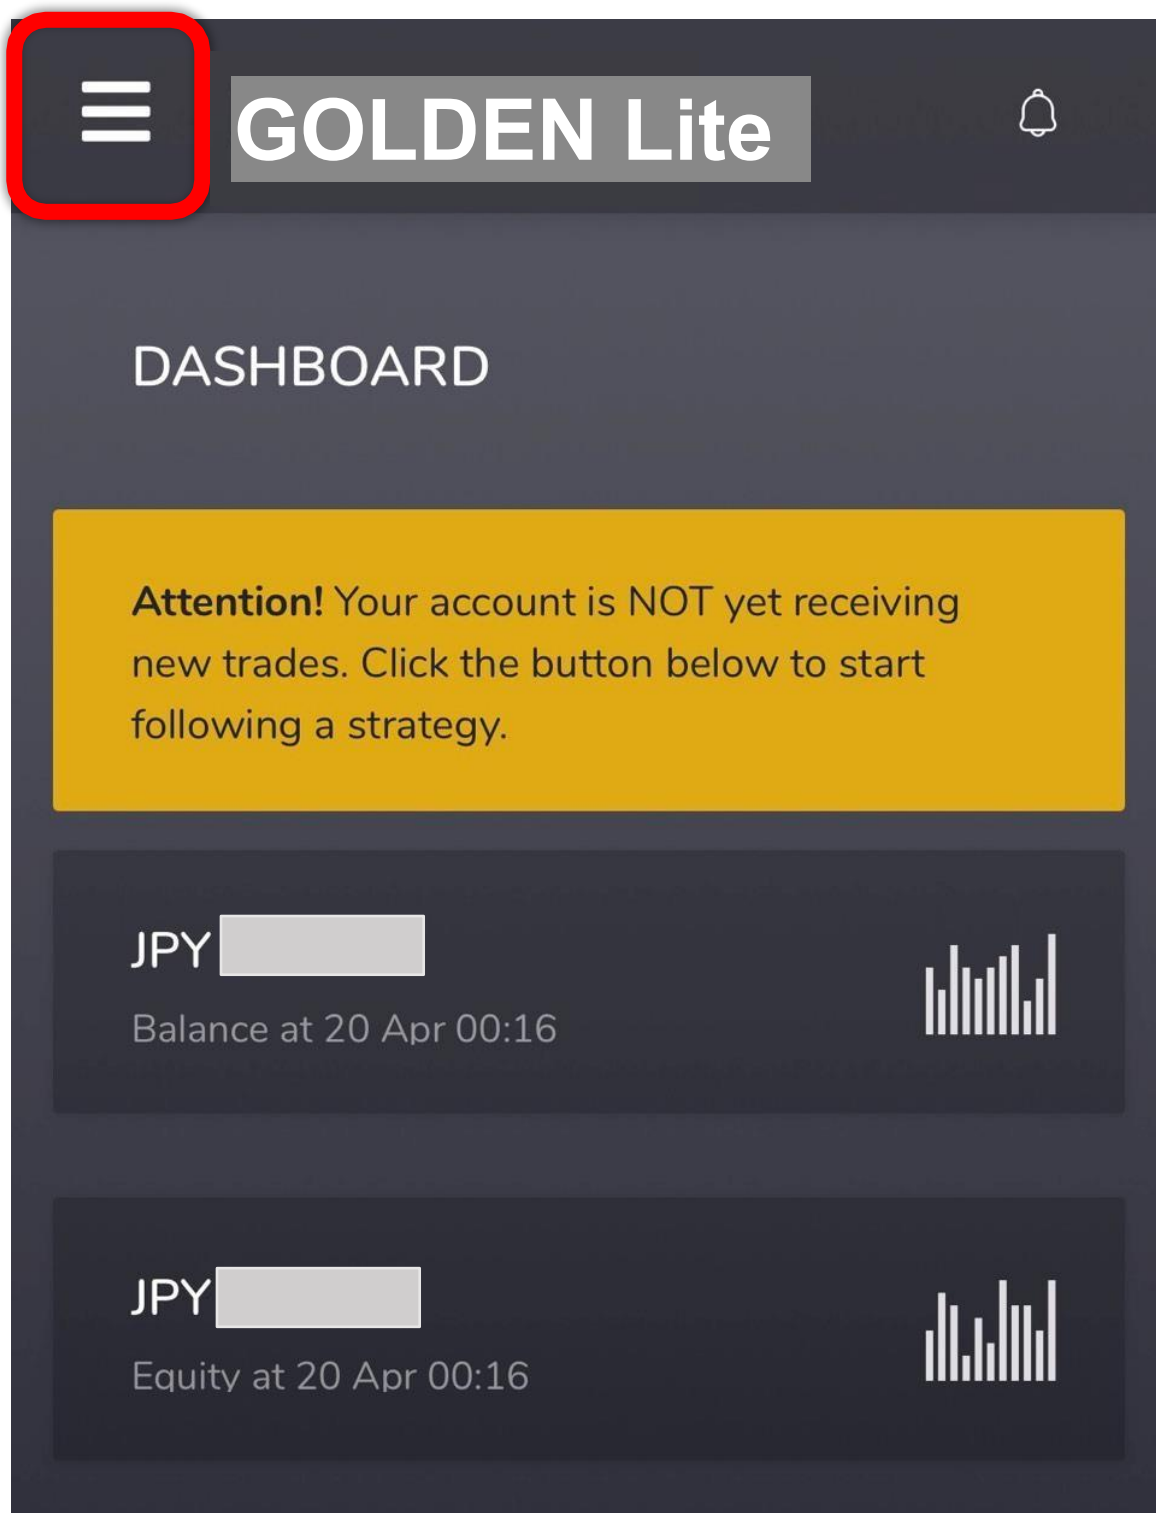

マイページログイン

[ログイン](#)

[パスワードをお忘れですか？](#)

画面を下にスクロールする

The screenshot displays the BiBoss mobile application interface. At the top, the BiBoss logo is centered. Below the logo, there is a navigation bar with a hamburger menu icon labeled 'MENU', a 'パートナー' (Partner) button, and a language selection dropdown set to '日本語'. The main content area shows a user profile with a placeholder icon, the text 'ようこそ [redacted] さん', and an 'お知らせ' (Notice) button. A large promotional banner for Bob Sapp's 'Last Chance' campaign is featured, advertising a 100% bonus on deposits made before April 30th. Below the banner, three large, colorful buttons are visible: a red button for '国内銀行入金' (Domestic Bank Deposit), a blue button for 'クレジットカード入金' (Credit Card Deposit), and a green button for '入金方法一覧' (List of Deposit Methods). A chat icon labeled 'チャット' is positioned above the green button. A large blue arrow on the right side of the screen points downwards, indicating the direction of scrolling.

マイアカウントの中から Step1で新規開設した 口座番号をタップする

「Log in to MASS」をタップ

拡大図

Log in to MASS

左上の「☰」をタップ

「Account settings」をタップ

日本語に✓を入れ Timezone をTokyo にセットする

The screenshot shows the account settings interface for GOLDEN Lite. At the top, there is a hamburger menu icon on the left, the text "GOLDEN Lite" in the center, and a bell icon on the right. Below this is the section "ACCOUNT SETTINGS". Underneath, there are two main settings sections: "Locale" and "Timezone".

Locale

- English
- 日本語

Timezone

(GMT+00:00) UTC

[Update Member](#)

日本語に✓が入り、
Timezone がTokyo に
なっていることを確認し、
「Update Member」をタップ

ACCOUNT SETTINGS

Locale