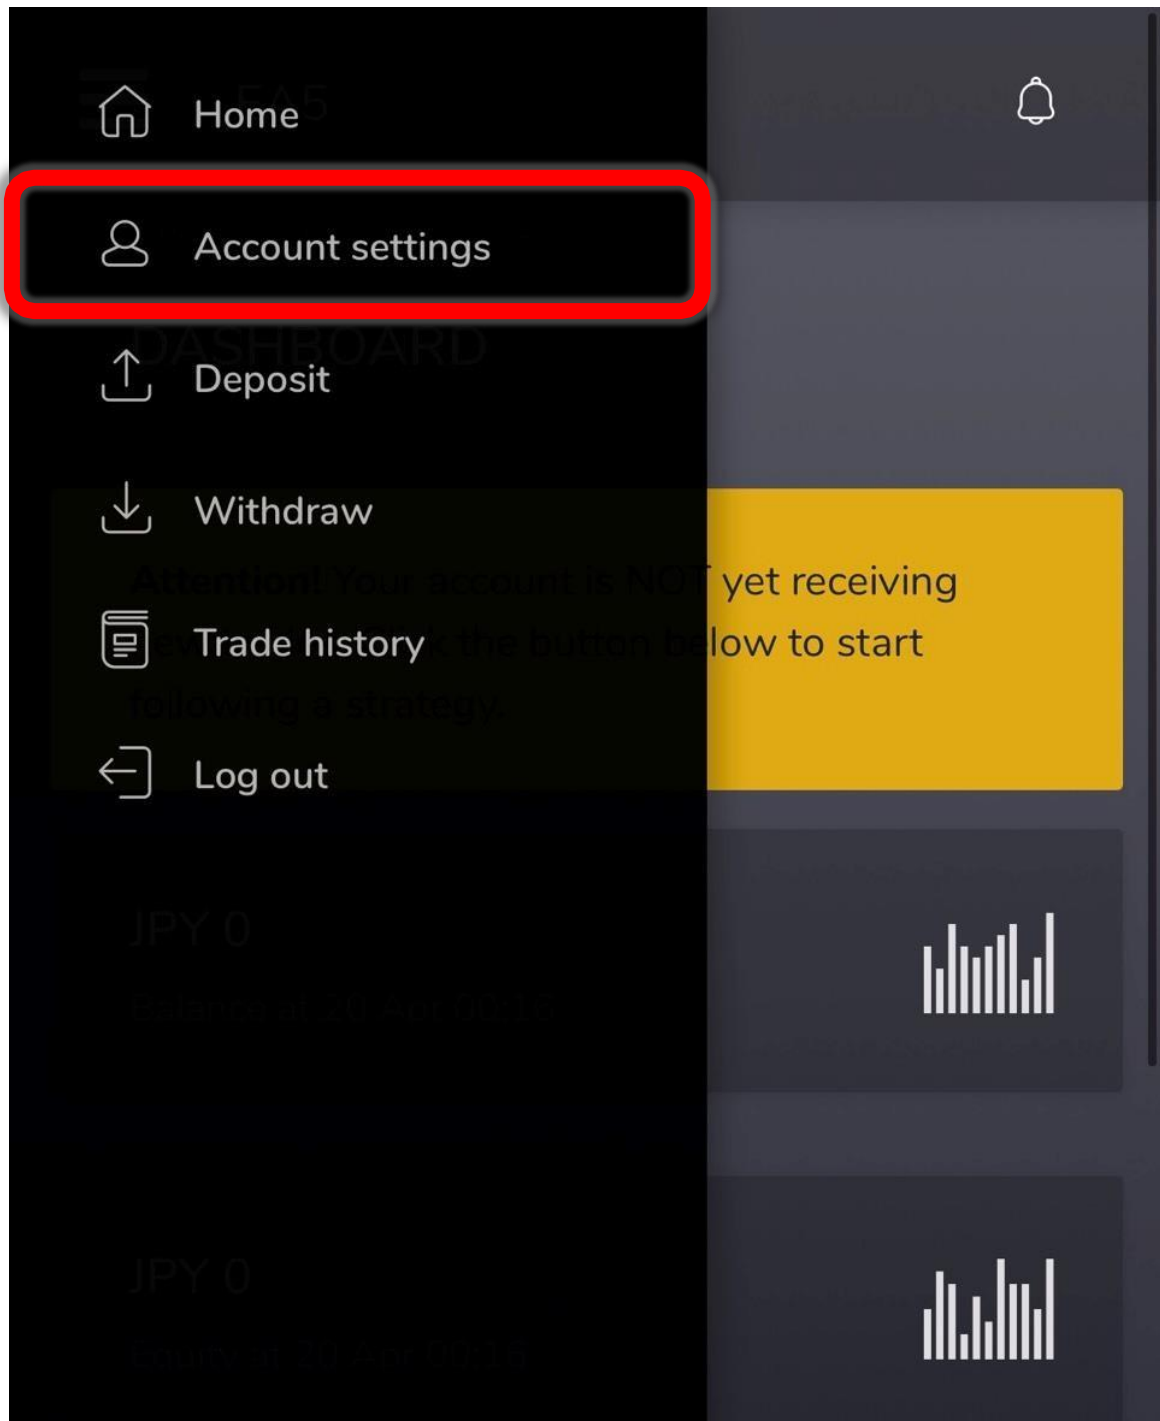

マイページログイン

[ログイン](#)

[パスワードをお忘れですか？](#)

画面を下にスクロールする

The screenshot displays the BiBoss mobile application interface. At the top, the BiBoss logo is centered. Below the logo, there is a navigation bar with a hamburger menu icon labeled 'MENU', a 'パートナー' (Partner) button, and a language selection dropdown set to '日本語'. The main content area shows a user profile with a placeholder icon, the text 'ようこそ [redacted] さん', and an 'お知らせ' (Notice) button. A large promotional banner for Bob Sapp's 'Last Chance' campaign is featured, advertising a 100% bonus on deposits made before April 30th. Below the banner, three large, colorful buttons are visible: a red button for '国内銀行入金' (Domestic Bank Deposit), a blue button for 'クレジットカード入金' (Credit Card Deposit), and a green button for '入金方法一覧' (List of Deposit Methods). A chat icon labeled 'チャット' is positioned above the green button. A large blue arrow on the right side of the screen points downwards, indicating the direction of scrolling.

マイアカウントの中から Step1で新規開設した 口座番号をタップする

「Log in to MASS」をタップ

拡大図

Log in to MASS

左上の「☰」をタップ

「Account settings」をタップ

日本語に✓を入れ Timezone をTokyo にセットする

The screenshot shows the account settings interface for GOLDEN Lite. At the top, there is a hamburger menu icon on the left, the text "GOLDEN Lite" in the center, and a bell icon on the right. Below this is the section "ACCOUNT SETTINGS". Underneath, there are two main settings sections: "Locale" and "Timezone".